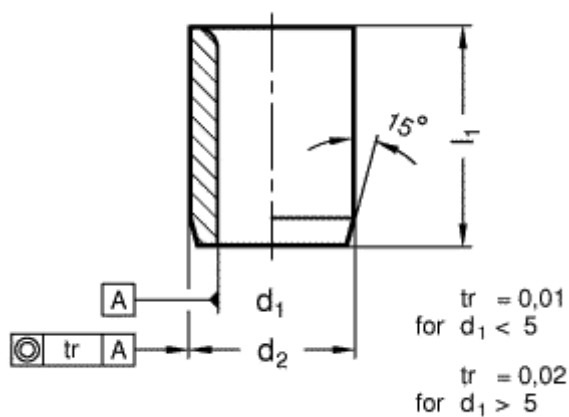

Article number: 201135020

Description: E+G Guide bush DIN 179-B4,2-12-A
without collar

Measures

$d_1 = 4,2$ for M5

$d_2 = 8$

$l_1 = 12$